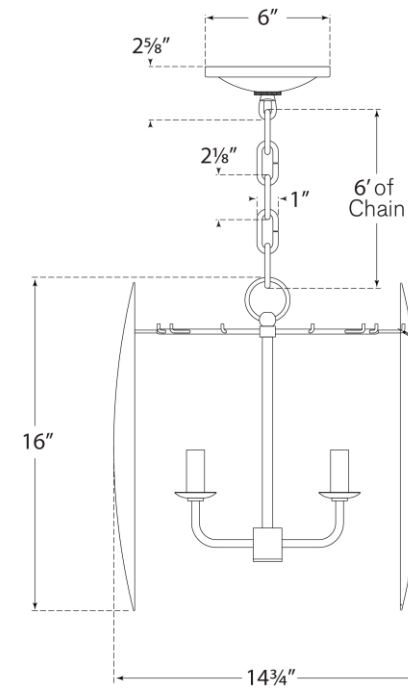

SPEC SHEET

Hatton Small Chandelier

Item # S 5047BSL

Designer: Barry Goralnick

Height: 16"

Width: 14.75"

Canopy: 6" Round

Finishes: AI, BSL, G

Socket: 4 - E12 Candelabra

Wattage: 4 - 60 C

S5047