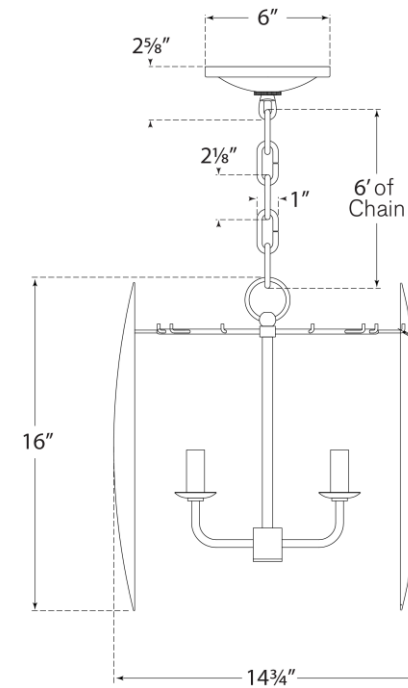

SPEC SHEET

Hatton Small Chandelier

Item # S 5047AI

Designer: Barry Goralnick

Height: 16"

Width: 14.75"

Canopy: 6" Round

Finishes: AI, BSL, G

Socket: 4 - E12 Candelabra

Wattage: 4 - 60 C

S5047

VISUAL COMFORT