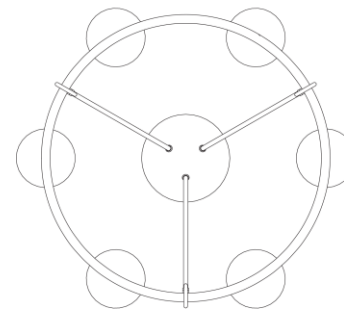

SPEC SHEET

Choros Chandelier

Item # S 5040PN

Designer: Barry Goralnick

Height: 30"

Width: 28"

Canopy: 5.75" Round

Finishes: AI, PN

Socket: 6 - E12 Candelabra

Wattage: 6 - 60 C

Bottom View