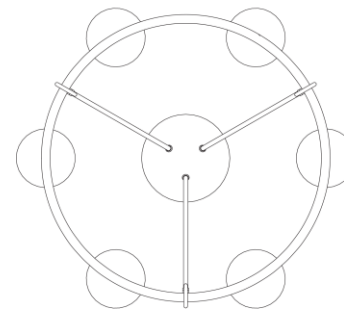

## Choros Chandelier

Item # S 5040AI

Designer: Barry Goralnick

Height: 30"

Width: 28"

Canopy: 5.75" Round

Finishes: AI, PN

Socket: 6 - E12 Candelabra

Wattage: 6 - 60 C

Bottom View