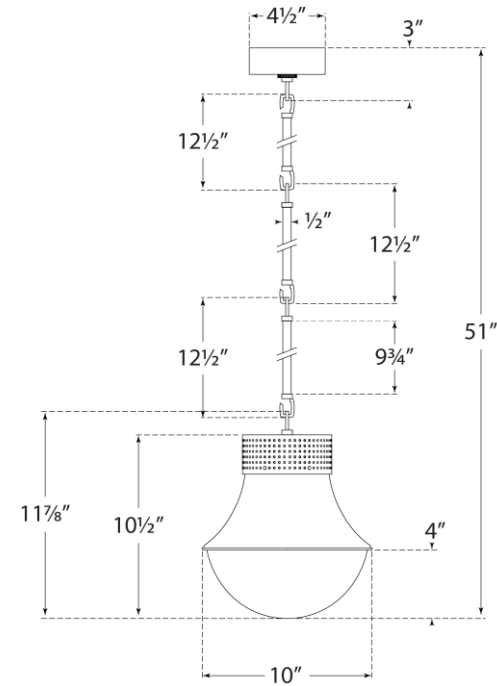

SPEC SHEET

Precision Small Pendant

Item # KW 5221PN-WG

Designer: Kelly Wearstler

O/A Height: 51"

Fixture Height: 12"

Min. Custom Height: 20"

Width: 10"

Canopy: 4.5" Round

Finishes: AB, BZ, PN

Glass Options: WG

Socket: E26 Keyless

Wattage: 60 A

KW5221