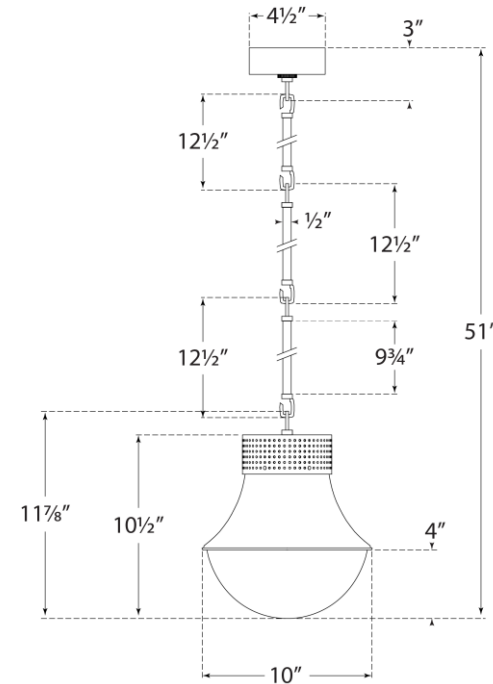

SPEC SHEET

Precision Small Pendant

Item # KW 5221BZ-WG

Designer: Kelly Wearstler

O/A Height: 51"

Fixture Height: 12"

Min. Custom Height: 20"

Width: 10"

Canopy: 4.5" Round

Finishes: AB, BZ, PN

Glass Options: WG

Socket: E26 Keyless

Wattage: 60 A

KW5221