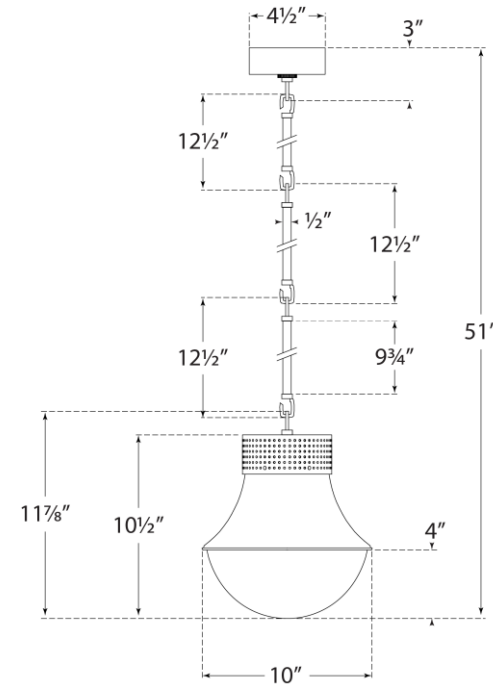

SPEC SHEET

Precision Small Pendant

Item # KW 5221AB-WG

Designer: Kelly Wearstler

O/A Height: 51"

Fixture Height: 12"

Min. Custom Height: 20"

Width: 10"

Canopy: 4.5" Round

Finishes: AB, BZ, PN

Glass Options: WG

Socket: E26 Keyless

Wattage: 60 A

KW5221