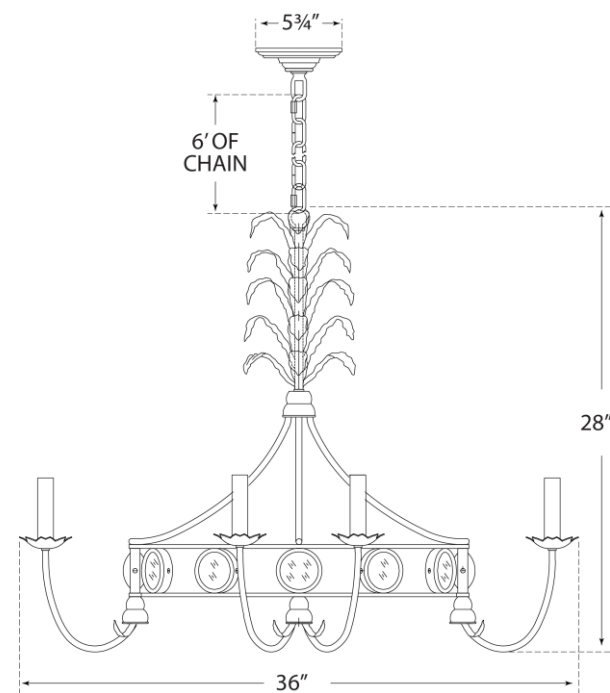

SPEC SHEET

Gramercy Medium Ring Chandelier

Item # CHC 5377GI

Designer: Chapman & Myers

Height: 28"

Width: 36"

Canopy: 5.75" Round

Finishes: GI

Socket: 8 - E12 Candelabra

Wattage: 8 - 40 C

©EFC DESIGNS

VISUAL COMFORT