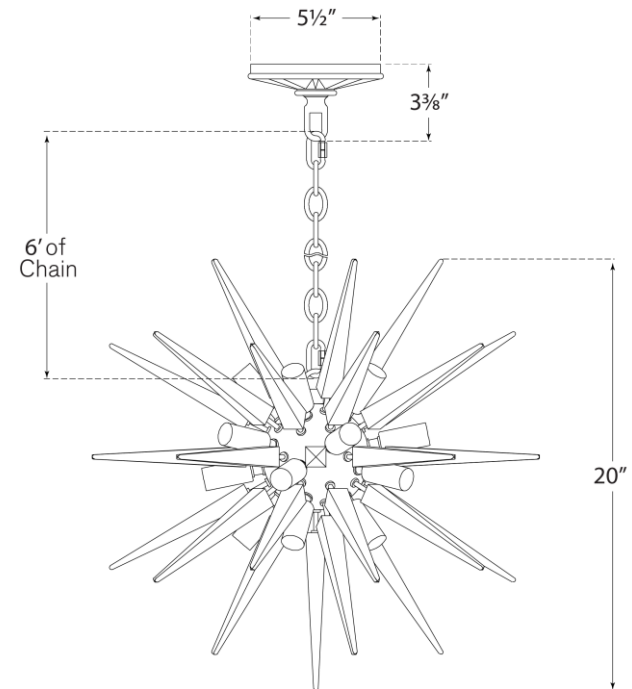

## Quincy Small Sputnik Chandelier

Item # CHC 5286AB-CA

Designer: Chapman & Myers

Height: 20"

Width: 20"

Canopy: 5.75" Round

Finishes: AB, PN

Socket: 20 - E12 Candelabra

Wattage: 20 - 25 C

©EFC DESIGNS

CHC5286