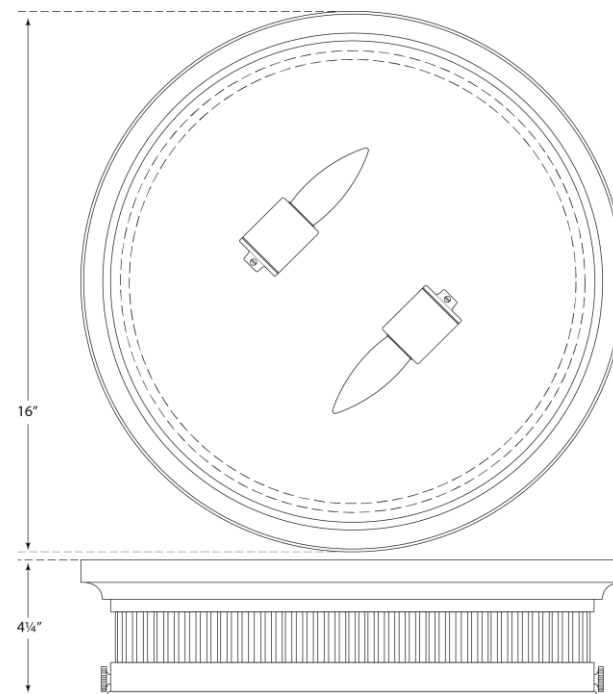

SPEC SHEET

Alderly Flush Mount

Item # CHC 4392BZ-WG

Designer: Chapman & Myers

Height: 4.25"

Width: 16"

Finishes: AB, BZ, PN

Glass Options: WG

Socket: 2 - E12 Candelabra

Wattage: 2 - 60 C

©EFC DESIGNS

VISUAL COMFORT