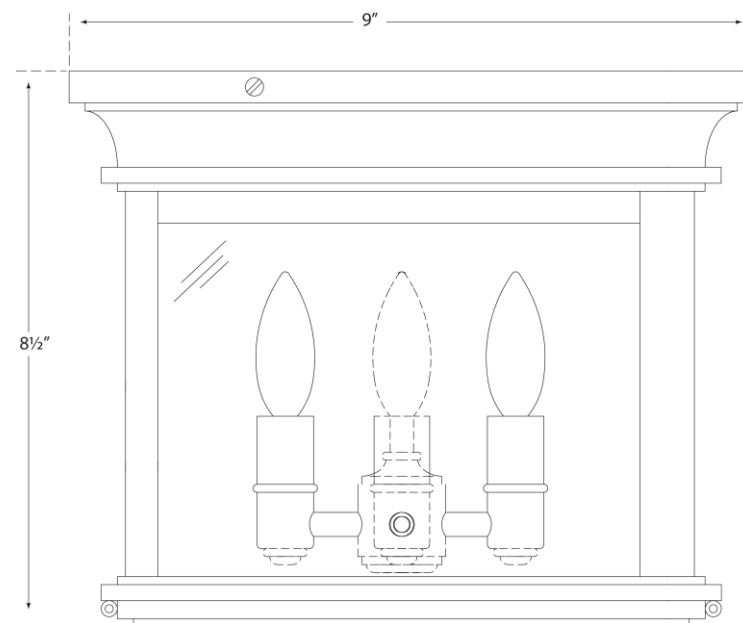

SPEC SHEET

Club Small Square Flush Mount

Item # CHC 4128PN-CG

Designer: Chapman & Myers

Height: 8.25"

Width: 9"

Finishes: AB, AN, BZ, PN

Glass Options: CG, FG

Socket: 3 - E12 Candelabra

Wattage: 3 - 60 C

©EFC DESIGNS

VISUAL COMFORT