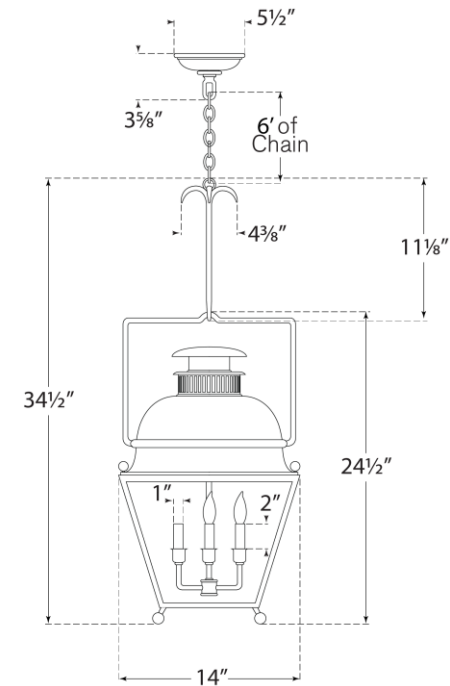

SPEC SHEET

Holborn Small Lantern

Item # CHC 2215OW

Designer: Chapman & Myers

Height: 34.5"

Width: 14"

Canopy: 5.5" Round

Finishes: AI, OW

Glass Options: CG

Socket: 4 - E12 Candelabra

Wattage: 4 - 60 C

©EFC DESIGNS

CHC2215