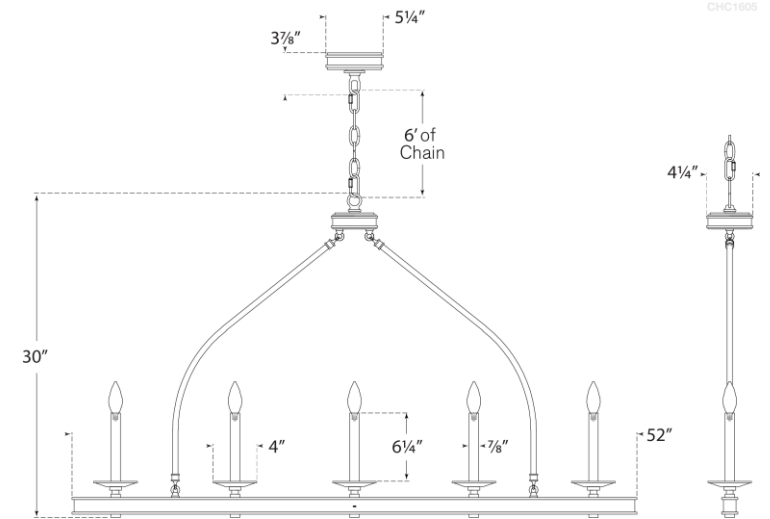

## Launceton Large Linear Pendant

Item # CHC 1605PN

Designer: Chapman & Myers

Fixture Height: 30"

Width: 52"

Extension: 4.25"

Canopy: 5.25" Round

Finishes: AB, AN, BZ, PN

Socket: 5 - E12 Candelabra

Wattage: 5 - 60 C

©EFC DESIGNS

VISUAL COMFORT