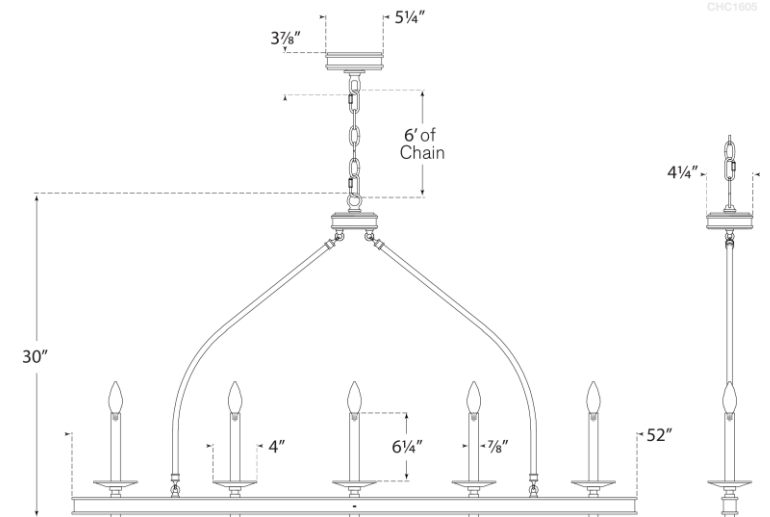

SPEC SHEET

Launceton Large Linear Pendant

Item # CHC 1605AB

Designer: Chapman & Myers

Fixture Height: 30"

Width: 52"

Extension: 4.25"

Canopy: 5.25" Round

Finishes: AB, AN, BZ, PN

Socket: 5 - E12 Candelabra

Wattage: 5 - 60 C

©EFC DESIGNS

VISUAL COMFORT