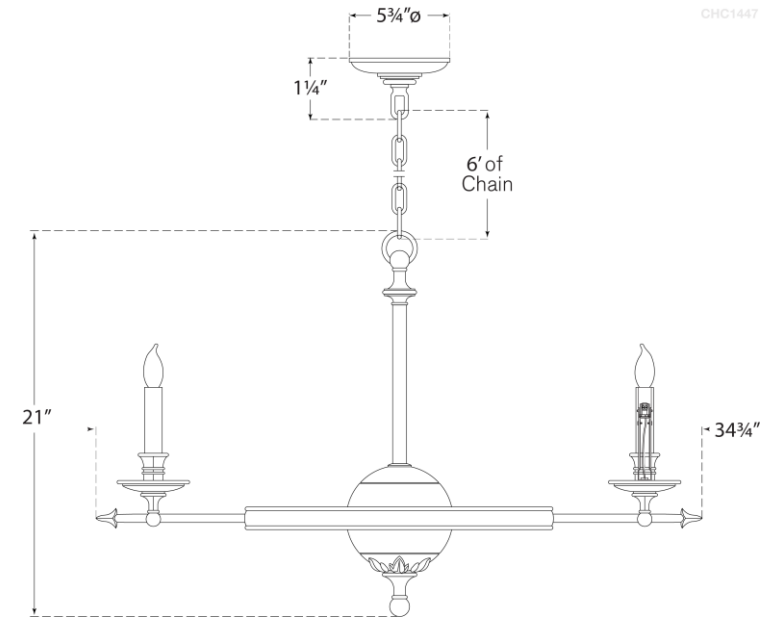

SPEC SHEET

Leaf and Arrow Large Chandelier

Item # CHC 1447BZ

Designer: Chapman & Myers

Height: 21"

Width: 34.75"

Canopy: 5.75" Round

Finishes: AB, BZ, BZ/AB

Socket: 8 - E12 Candelabra

Wattage: 8 - 60 C

Note: CHS104NP Shade Sold Separately | Use 40 Watt
Frosted Type "B" with Clip On Shade

©EFC DESIGNS

VISUAL COMFORT