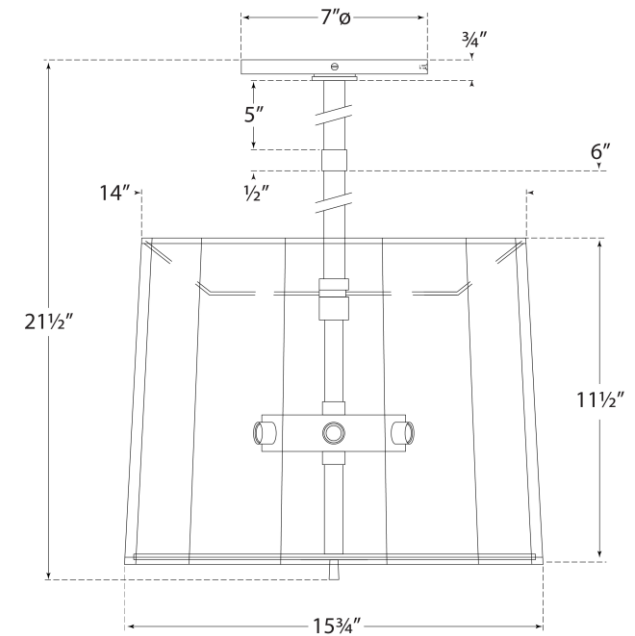

SPEC SHEET

Simple Scallop Hanging Shade

Item # BBL 5016SS-S

Designer: Barbara Barry

O/A Height: 21.5"

Min. Custom Height: 16.5"

Width: 15.75"

Canopy: 7" Round

Finishes: BZ, SB, SS

Shade Treatments: S

Shade Details: 14" x 15.75" x 11.5"

Socket: 3 - E12 Candelabra

Wattage: 3 - 60 B

Note: Custom Height Available

BBL5016