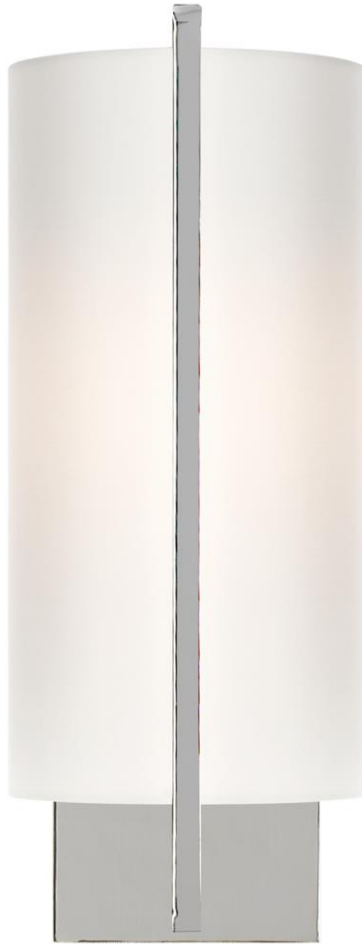

SPEC SHEET

Framework Sconce

Item # BBL 2110PN-S

Designer: Barbara Barry

Height: 12.75"

Width: 5.25"

Extension: 7"

Backplate: 3.75" Square

Finishes: BZ, PN, SB, SS

Shade Treatments: S

Shade Details: 5.25" x 5.25" x 10"

Socket: E26 Keyless

Wattage: 40 B

Note: Requires Smaller Outlet Box