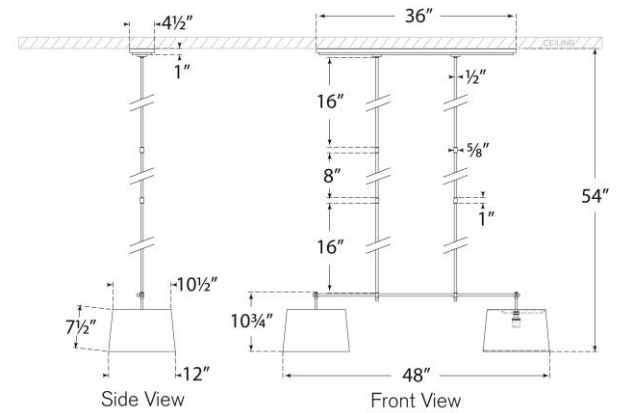

TEAR SHEET

Bryant Medium Billiard

Item # TOB 5047PN-L

Designer: Thomas O'Brien

O/A Height: 54"

Fixture Height: 10.75"

Min. Custom Height: 17.25"

Width: 12" x 48"

Canopy: 4.5" x 36" Rectangle

Finishes: AN, BZ, BZ/HAB, HAB, PN

Shade Treatments: L

Shade Details: 10.5" x 12" x 7.5"

Socket: 2 - E26 Keyless

Wattage: 2 - 15 LED A19

Weight: 15 Pounds

Bottom View