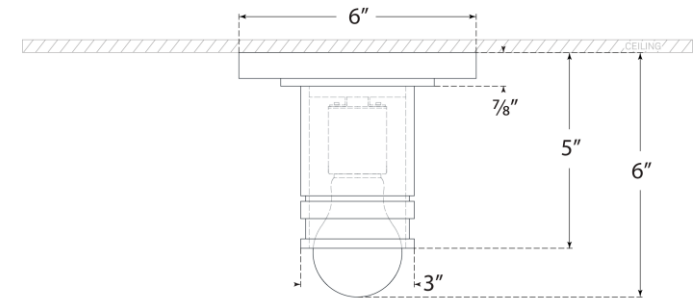

TEAR SHEET

Top Hat Mini Monopoint Flush Mount

Item # TOB 4360PN

Designer: Thomas O'Brien

Height: 5"

Width: 2.75"

Canopy: 6" Round

Finishes: BZ, HAB, PN

Socket: E26 Keyless

Wattage: 15 LED A19

Weight: 4 Pounds

Front View

Bottom View