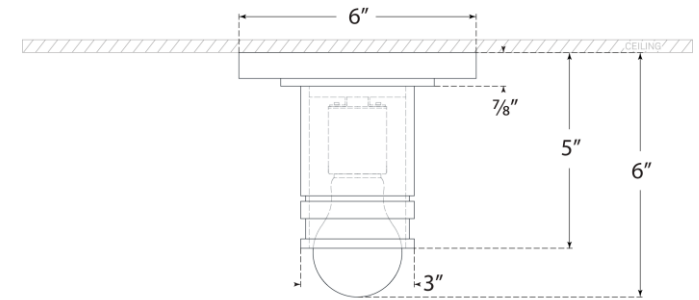

TEAR SHEET

Top Hat Mini Monopoint Flush Mount

Item # TOB 4360HAB

Designer: Thomas O'Brien

Height: 5"

Width: 2.75"

Canopy: 6" Round

Finishes: BZ, HAB, PN

Socket: E26 Keyless

Wattage: 15 LED A19

Weight: 4 Pounds

Front View

Bottom View