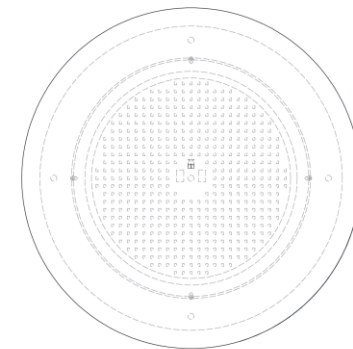

TEAR SHEET

Ace 17" Flush Mount

Item # TOB 4357PN-WG

Designer: Thomas O'Brien

Height: 7.75"

Width: 17"

Finishes: BZ, HAB, PN

Glass Options: WG

Lightsource: Dedicated LED

Wattage: 60w (7000lm)

Weight: 20 Pounds

Front View

Bottom View