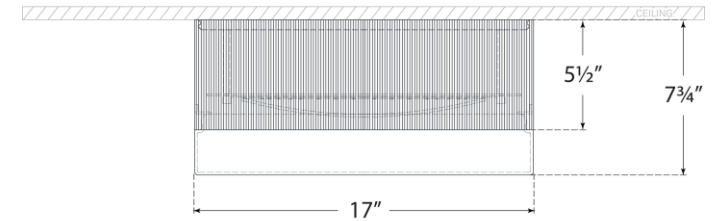

TEAR SHEET

Ace 17" Flush Mount

Item # TOB 4357PN-WG

Designer: Thomas O'Brien

Height: 7.75"

Width: 17"

Finishes: BZ, HAB, PN

Glass Options: WG

Lightsource: Dedicated LED

Wattage: 60w (7000lm)

Weight: 20 Pounds

Front View

Bottom View