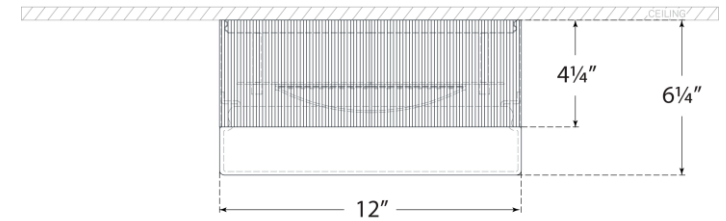

TEAR SHEET

Ace 12" Flush Mount

Item # TOB 4356BZ-WG

Designer: Thomas O'Brien

Height: 6.25"

Width: 12"

Finishes: BZ, HAB, PN

Glass Options: WG

Lightsource: Dedicated LED

Wattage: 30w (3500lm)

Weight: 9 Pounds

Front View

Bottom View