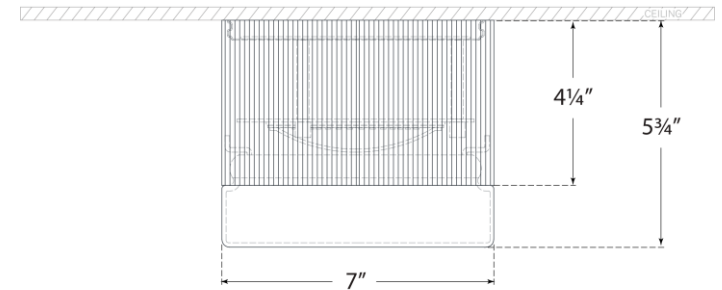

TEAR SHEET

Ace 7" Flush Mount

Item # TOB 4355BZ-WG

Designer: Thomas O'Brien

Height: 5.75"

Width: 7"

Finishes: BZ, HAB, PN

Glass Options: WG

Lightsource: Dedicated LED

Wattage: 15w (1800lm)

Weight: 4 Pounds

Front View

Bottom View