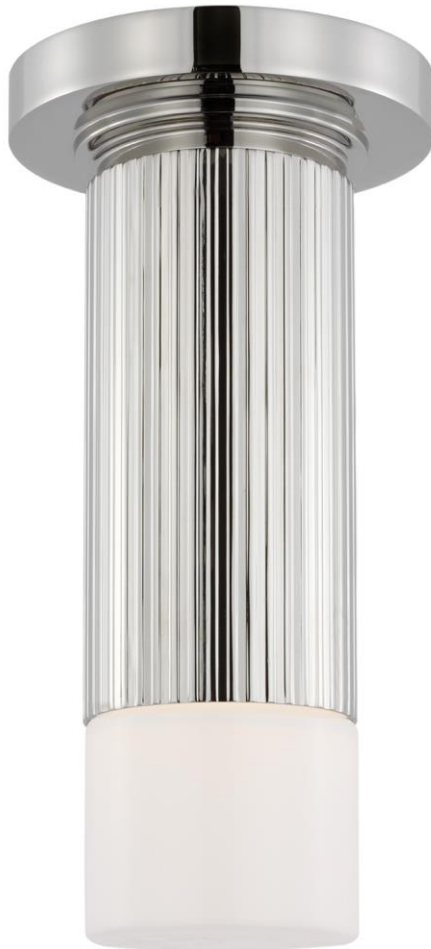

TEAR SHEET

Ace Mini Monopoint Flush Mount

Item # TOB 4350PN-WG

Designer: Thomas O'Brien

Height: 10.75"

Width: 3.25"

Canopy: 5.25" Round

Finishes: BZ, HAB, PN

Glass Options: WG

Lightsource: Dedicated LED

Wattage: 12w (1400lm)

Weight: 3 Pounds

Front View

Bottom View