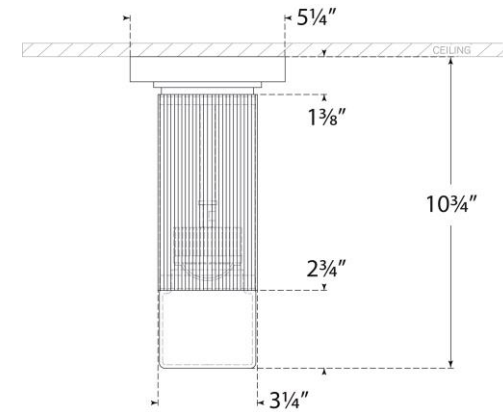

TEAR SHEET

Ace Mini Monopoint Flush Mount

Item # TOB 4350PN-WG

Designer: Thomas O'Brien

Height: 10.75"

Width: 3.25"

Canopy: 5.25" Round

Finishes: BZ, HAB, PN

Glass Options: WG

Lightsource: Dedicated LED

Wattage: 12w (1400lm)

Weight: 3 Pounds

Front View

Bottom View