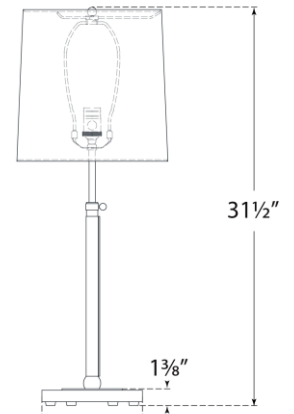

TEAR SHEET

Bryant Large Wrapped Table Lamp

Item # TOB 3581HAB/CHC-L

Designer: Thomas O'Brien

Height: 27.5" - 31.5"

Width: 12"

Base: 8" Round

Finishes: BZ/SDL, HAB/CHC, PN/NAT

Shade Treatments: L

Shade Details: 11" x 12" x 12"

Socket: E26 Dimmer

Wattage: 15 LED A19

Weight: 10 Pounds

Top View

Front View