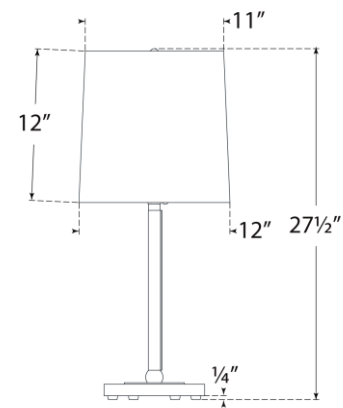

TEAR SHEET

Bryant Large Wrapped Table Lamp

Item # TOB 3581HAB/CHC-L

Designer: Thomas O'Brien

Height: 27.5" - 31.5"

Width: 12"

Base: 8" Round

Finishes: BZ/SDL, HAB/CHC, PN/NAT

Shade Treatments: L

Shade Details: 11" x 12" x 12"

Socket: E26 Dimmer

Wattage: 15 LED A19

Weight: 10 Pounds

Top View

Front View