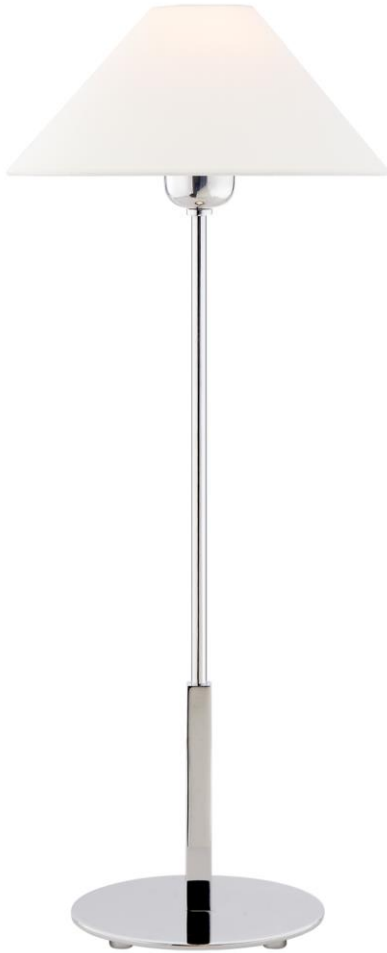

## TEAR SHEET

### Hackney Table Lamp

Item # SP 3022PN-L

Designer: J. Randall Powers

Height: 23"

Width: 11.75"

Base: 6" Round

Finishes: BZ, HAB, PN

Shade Treatments: L

Shade Details: 3" x 11.75" x 7"

Socket: E26 Keyless w/ Line Switch

Wattage: 40 B11

Weight: 5 Pounds