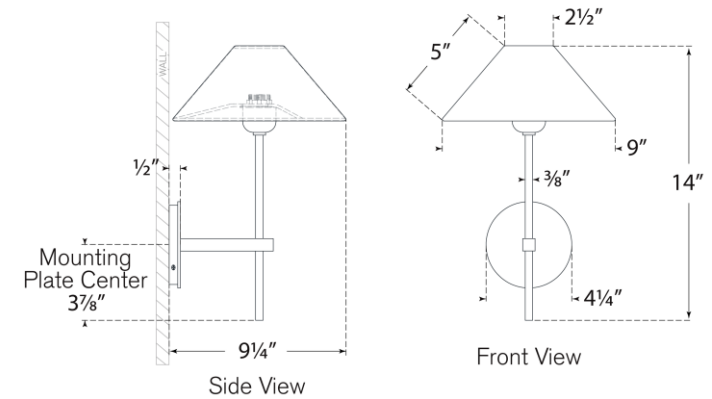

## Hackney Single Sconce

Item # SP 2022HAB-L

Designer: J. Randall Powers

Height: 14"

Width: 9"

Extension: 9.25"

Backplate: 4" Round

Finishes: AN, BZ, HAB, PN

Shade Treatments: L

Shade Details: 2.5" x 9" X 5"

Socket: E12 Candelabra

Wattage: 40 B11

Weight: 3 Pounds

Note: Requires Smaller Outlet Box

Top View

Side View