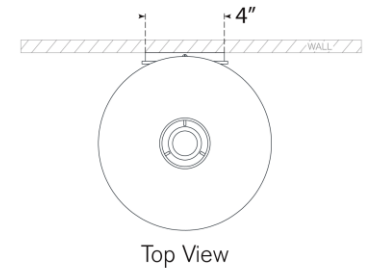

## Hackney Single Sconce

Item # SP 2022HAB-L

Designer: J. Randall Powers

Height: 14"

Width: 9"

Extension: 9.25"

Backplate: 4" Round

Finishes: AN, BZ, HAB, PN

Shade Treatments: L

Shade Details: 2.5" x 9" X 5"

Socket: E12 Candelabra

Wattage: 40 B11

Weight: 3 Pounds

Note: Requires Smaller Outlet Box

Top View

Side View