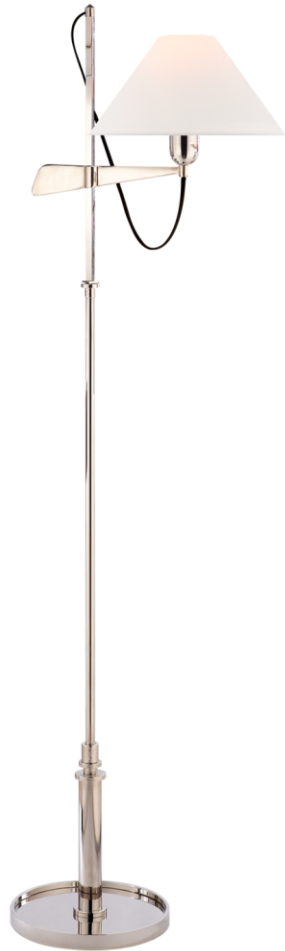

TEAR SHEET

Hargett Bridge Arm Floor Lamp

Item # SP 1505PN-L

Designer: J. Randall Powers

Height: 50" - 56.5"

Extension: 17"

Base: 10" Round

Finishes: BZ, HAB, PN

Shade Treatments: L, NP

Shade Details: 2.5" x 12" x 7.5"

Socket: E26 Dimmer

Wattage: 60 A19

Weight: 16 Pounds