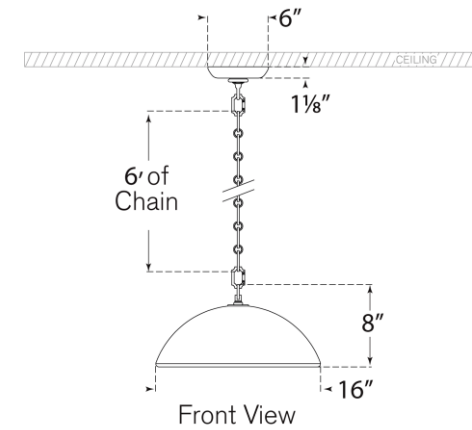

## Elliot Large Pendant

Item # SK 5353PGY

Designer: Suzanne Kasler

Height: 8"

Width: 16"

Canopy: 6" Round

Finishes: PGY

Socket: E26 Keyless

Wattage: 6.5 LED G40

Weight: 18 Pounds

Bottom View