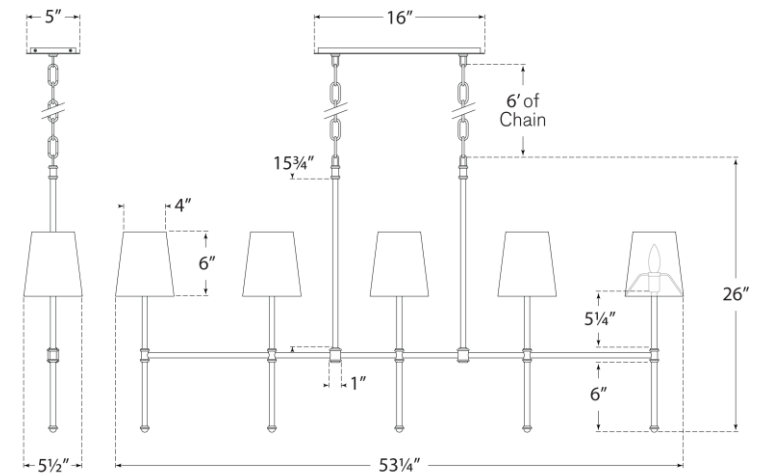

TEAR SHEET

Camille Medium Linear Chandelier

Item # SK 5055HAB-L

Designer: Suzanne Kasler

Height: 26"

Width: 53.25"

Canopy: 5" x 16" Rectangle

Finishes: BZ, HAB, PN

Shade Treatments: L, NP

Shade Details: 4" x 5.5" x 6"

Socket: 5 - E12 Candelabra

Wattage: 5 - 40 B11

Weight: 17 Pounds

Side View