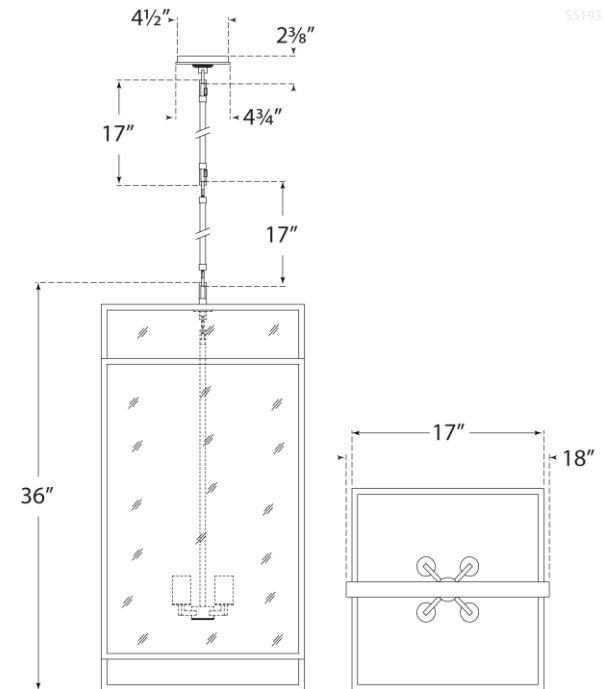

## Halle Medium Lantern

Item # S 5193PN-CG

Designer: Ian K. Fowler

O/A Height: 71.25"

Fixture Height: 36"

Min. Custom Height: 54.5"

Width: 18"

Canopy: 4.5" Round

Finishes: AI, PN

Glass Options: CG

Socket: 4 - E26 Keyless

Wattage: 4 - 60 T

Note: Customization Available

55193