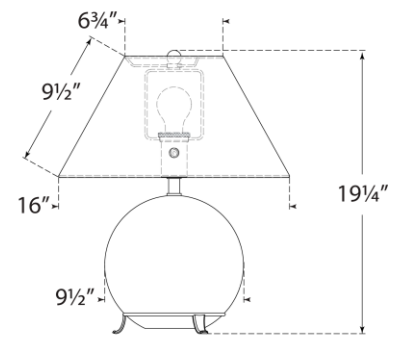

TEAR SHEET

Price Small Table Lamp

Item # MF 3902ALB-L

Designer: Marie Flanigan

Height: 19.25"

Width: 16"

Base: 7" Round

Finishes: ALB

Shade Treatments: L

Shade Details: 6.5" x 15.5" x 10"

Socket: E26 Dimmer

Wattage: 15 LED A19

Weight: 40 Pounds

Top View

Side View

Front View