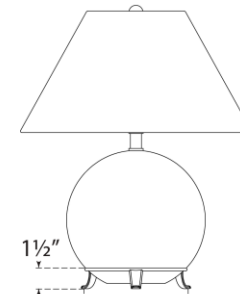

TEAR SHEET

Price Small Table Lamp

Item # MF 3902ALB-L

Designer: Marie Flanigan

Height: 19.25"

Width: 16"

Base: 7" Round

Finishes: ALB

Shade Treatments: L

Shade Details: 6.5" x 15.5" x 10"

Socket: E26 Dimmer

Wattage: 15 LED A19

Weight: 40 Pounds

Top View

Side View

Front View