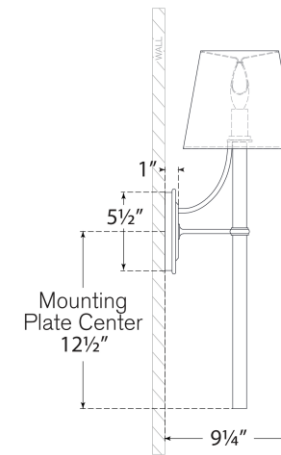

## Abigail XL Sconce

Item # MF 2326PN/CWG-L

Designer: Marie Flanigan

Height: 25.25"

Width: 8"

Extension: 9.25"

Backplate: 4.25" x 5.5" Oval

Finishes: BZ/CWG, PN/CWG, SB/CWG

Shade Treatments: L

Shade Details: 5.5" x 8" x 7"

Socket: E12 Candelabra

Wattage: 6.5 LED B11

Weight: 4 Pounds

Top View

Side View

Front View