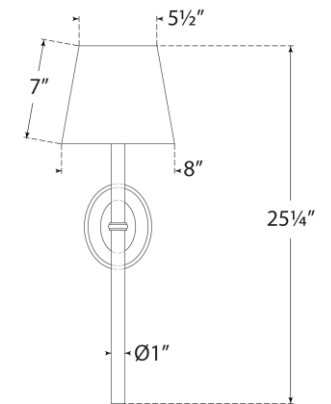

## Abigail XL Sconce

Item # MF 2326PN/CWG-L

Designer: Marie Flanigan

Height: 25.25"

Width: 8"

Extension: 9.25"

Backplate: 4.25" x 5.5" Oval

Finishes: BZ/CWG, PN/CWG, SB/CWG

Shade Treatments: L

Shade Details: 5.5" x 8" x 7"

Socket: E12 Candelabra

Wattage: 6.5 LED B11

Weight: 4 Pounds

Top View

Side View

Front View