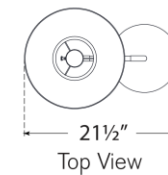

TEAR SHEET

Rigby Medium Bridge Arm Floor Lamp

Item # MF 1055PN/EB-L

Designer: Marie Flanigan

Height: 54.25"

Width: 14"

Extension: 21.5"

Base: 9.5" Round

Finishes: PN/EB, SB/NO

Shade Treatments: L

Shade Details: 6" x 14" x 8.5"

Socket: E26 Dimmer

Wattage: 15 LED A

Weight: 19 Pounds

Front View

Top View