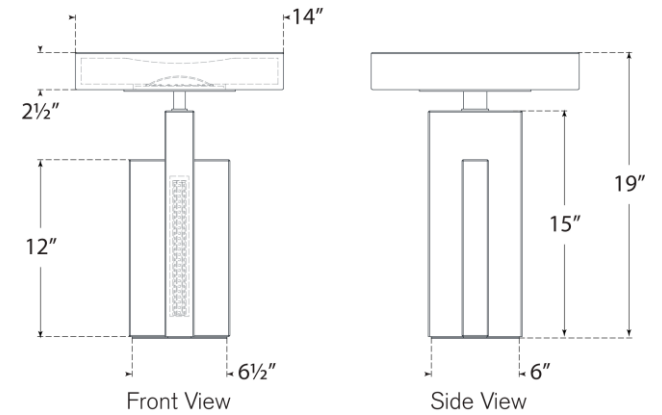

TEAR SHEET

Trancas Medium Table Lamp

Item # KW 3922ALB

Designer: Kelly Wearstler

Height: 19"

Width: 14"

Base: 6" x 6.5" X-Base

Finishes: ALB

Lightsource: Dedicated LED w/ Touch Dimmer Above Cord Exit

Wattage: 9w (720lm)

Weight: 39 Pounds

Front View

Side View

Bottom View