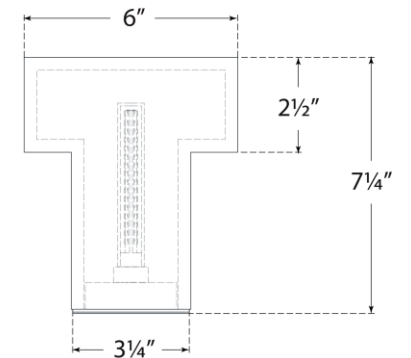

Lightsource: Rechargeable LED w/ Touch Dimmer

Wattage: 3w (120-320lm)

Weight: 5 Pounds

Note: Battery Operated | Alabaster is a Natural Stone | Variations in Color and Texture are Expected

Side View

Front View

Top View