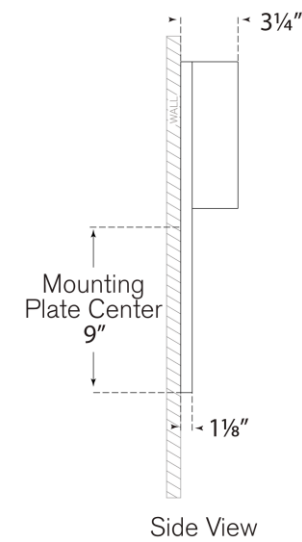

TEAR SHEET

Rega 18" Folded Sconce

Item # KW 2779AB

Designer: Kelly Wearstler

Height: 18"

Width: 5.25"

Extension: 3.25"

Backplate: 4.5" x 18" Rectangle

Finishes: AB, BZ, PN

Lightsource: Dedicated LED

Wattage: 12w (1400lm)

Weight: 5 Pounds

Top View

Front View

Side View