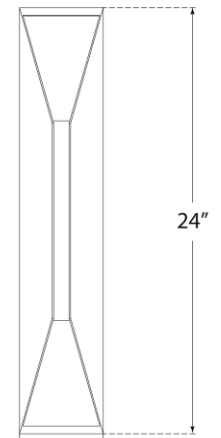

TEAR SHEET

Stretto 24" Sconce

Item # KW 2723BZ-FG

Designer: Kelly Wearstler

Height: 24"

Width: 4.75"

Extension: 4.25"

Backplate: 4.75" x 24" Rectangle

Finishes: AB, BZ, PN

Glass Options: FG

Lightsource: Dedicated LED

Wattage: 18w (1600lm)

Weight: 11 Pounds

Note: UL Only

Top View

Side View

Front View