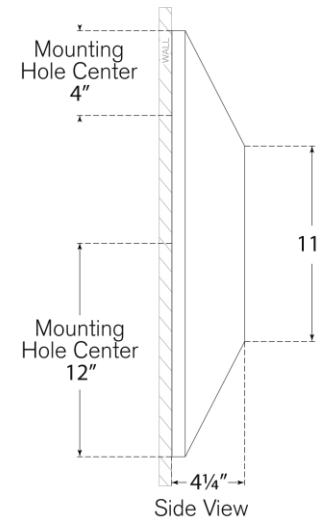

TEAR SHEET

Stretto 24" Sconce

Item # KW 2723BZ-FG

Designer: Kelly Wearstler

Height: 24"

Width: 4.75"

Extension: 4.25"

Backplate: 4.75" x 24" Rectangle

Finishes: AB, BZ, PN

Glass Options: FG

Lightsource: Dedicated LED

Wattage: 18w (1600lm)

Weight: 11 Pounds

Note: UL Only

Top View

Side View

Front View