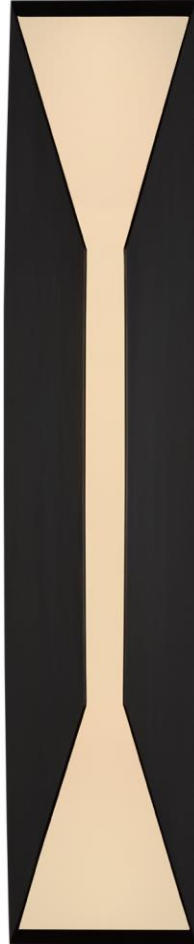

TEAR SHEET

Stretto 24" Sconce

Item # KW 2723BZ-FG

Designer: Kelly Wearstler

Height: 24"

Width: 4.75"

Extension: 4.25"

Backplate: 4.75" x 24" Rectangle

Finishes: AB, BZ, PN

Glass Options: FG

Lightsource: Dedicated LED

Wattage: 18w (1600lm)

Weight: 11 Pounds

Note: UL Only

Top View

Side View

Front View