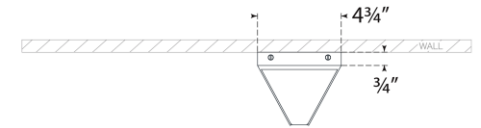

Finishes: AB, BZ, PN

Glass Options: FG

Lightsource: Dedicated LED

Wattage: 18w (1600lm)

Weight: 11 Pounds

Note: UL Only

Top View

Side View