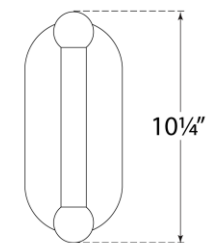

TEAR SHEET

Rousseau Medium Vanity Sconce

Item # KW 2282PN-ECG

Designer: Kelly Wearstler

Height: 10.25"

Width: 4.25"

Extension: 3.25"

Backplate: 4.25" x 9.5" Oval

Finishes: AB, BZ, PN

Glass Options: CG, EC, ECG, SG

Lightsource: Dedicated LED

Wattage: 9w (1000lm)

Weight: 7 Pounds

Top View

Side View

Front View