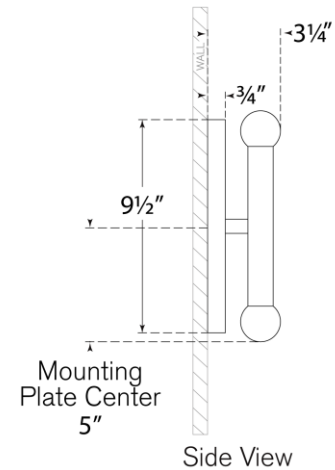

TEAR SHEET

Rousseau Medium Vanity Sconce

Item # KW 2282PN-ECG

Designer: Kelly Wearstler

Height: 10.25"

Width: 4.25"

Extension: 3.25"

Backplate: 4.25" x 9.5" Oval

Finishes: AB, BZ, PN

Glass Options: CG, EC, ECG, SG

Lightsource: Dedicated LED

Wattage: 9w (1000lm)

Weight: 7 Pounds

Top View

Side View

Front View