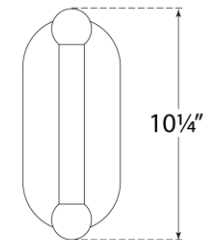

TEAR SHEET

Rousseau Medium Vanity Sconce

Item # KW 2282BZ-ECG

Designer: Kelly Wearstler

Height: 10.25"

Width: 4.25"

Extension: 3.25"

Backplate: 4.25" x 9.5" Oval

Finishes: AB, BZ, PN

Glass Options: CG, EC, ECG, SG

Lightsource: Dedicated LED

Wattage: 9w (1000lm)

Weight: 7 Pounds

Top View

Side View

Front View