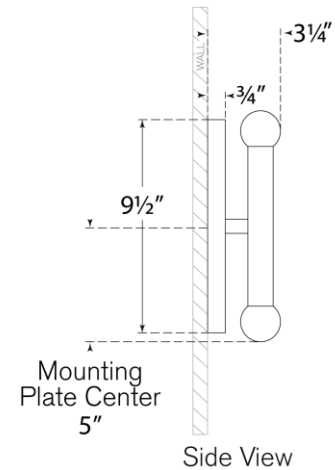

TEAR SHEET

Rousseau Medium Vanity Sconce

Item # KW 2282BZ-ECG

Designer: Kelly Wearstler

Height: 10.25"

Width: 4.25"

Extension: 3.25"

Backplate: 4.25" x 9.5" Oval

Finishes: AB, BZ, PN

Glass Options: CG, EC, ECG, SG

Lightsource: Dedicated LED

Wattage: 9w (1000lm)

Weight: 7 Pounds

Top View

Side View

Front View