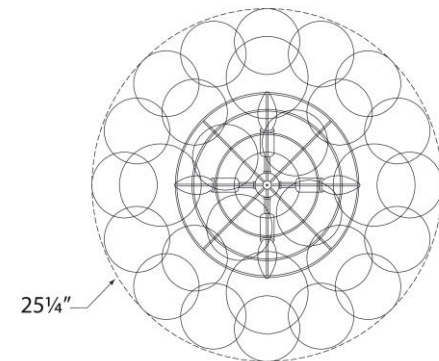

## Talia 25" Flush Mount

Item # JN 4113PW/CG

Designer: Julie Neill

Height: 12"

Width: 25.25"

Canopy: 6" Round

Finishes: BSL/CG, G/CG, PW/CG

Socket: 4 - E12 Candelabra

Wattage: 4 - 6.5 LED B11

Weight: 14 Pounds

Note: Assembly Required

Front View

Bottom View