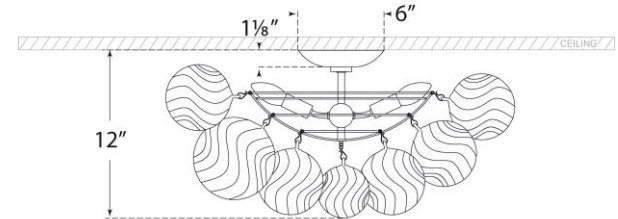

## Talia 25" Flush Mount

Item # JN 4113PW/CG

Designer: Julie Neill

Height: 12"

Width: 25.25"

Canopy: 6" Round

Finishes: BSL/CG, G/CG, PW/CG

Socket: 4 - E12 Candelabra

Wattage: 4 - 6.5 LED B11

Weight: 14 Pounds

Note: Assembly Required

Front View

Bottom View