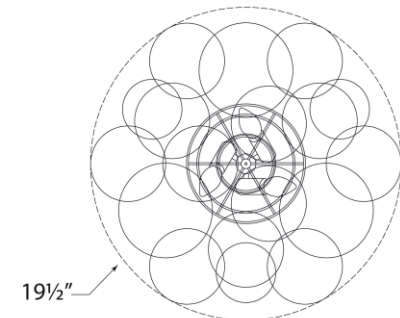

TEAR SHEET

Talia 20" Flush Mount

Item # JN 4112PW/CG

Designer: Julie Neill

Height: 11"

Width: 19.5"

Canopy: 6" Round

Finishes: BSL/CG, G/CG, PW/CG

Socket: 3 - E12 Candelabra

Wattage: 3 - 6.5 LED B11

Weight: 8 Pounds

Note: Assembly Required

Front View

Bottom View