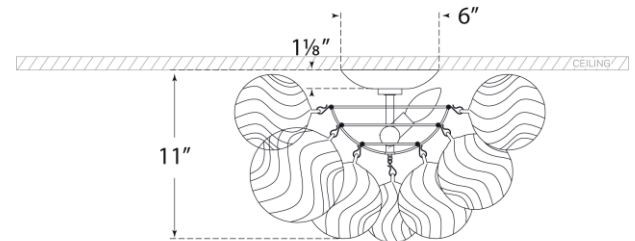

TEAR SHEET

Talia 20" Flush Mount

Item # JN 4112PW/CG

Designer: Julie Neill

Height: 11"

Width: 19.5"

Canopy: 6" Round

Finishes: BSL/CG, G/CG, PW/CG

Socket: 3 - E12 Candelabra

Wattage: 3 - 6.5 LED B11

Weight: 8 Pounds

Note: Assembly Required

Front View

Bottom View