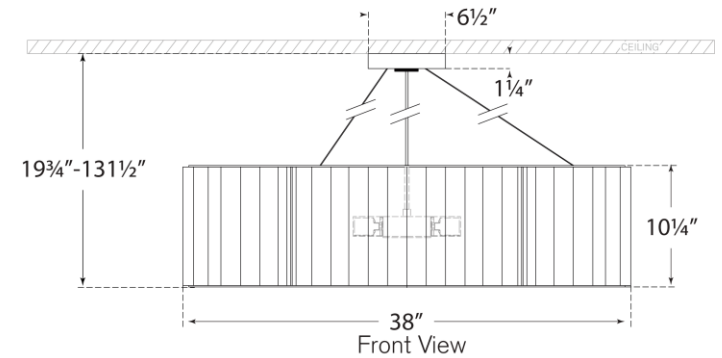

## Palati Extra Large Hanging Shade

Item # IKF 5442PN-L

Designer: Ian K. Fowler

O/A Height: 19.75" - 131.5"

Fixture Height: 10.25"

Width: 38"

Canopy: 6.5" Round

Finishes: BZ, HAB, PN

Shade Treatments: L

Socket: 6 - E26 Keyless

Wattage: 6 - 15 LED A19

Weight: 27 Pounds

Note: Height Not Adjustable After Installation

Top View