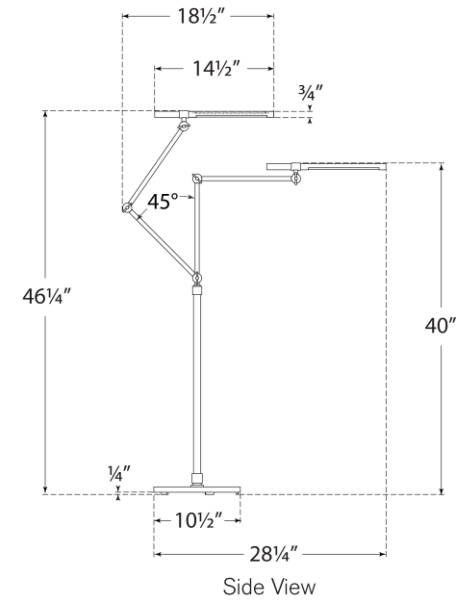

TEAR SHEET

Heron Medium Adjustable Floor Lamp

Item # IKF 1506PN/BLK

Designer: Ian K. Fowler

Height: 40" - 46.25"

Width: 10.5"

Extension: 18.5" - 28.25"

Base: 10.5" Round

Finishes: HAB/BLK, PN/BLK

Lightsource: Dedicated LED w/ Dimmer

Wattage: 10w (800lm)

Weight: 17 Pounds

Side View

Top View

Side View