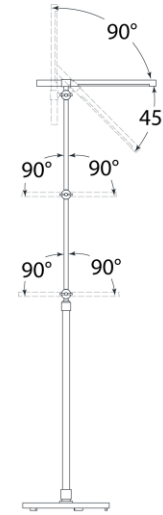

TEAR SHEET

Heron Medium Adjustable Floor Lamp

Item # IKF 1506PN/BLK

Designer: Ian K. Fowler

Height: 40" - 46.25"

Width: 10.5"

Extension: 18.5" - 28.25"

Base: 10.5" Round

Finishes: HAB/BLK, PN/BLK

Lightsource: Dedicated LED w/ Dimmer

Wattage: 10w (800lm)

Weight: 17 Pounds

Side View

Top View

Side View