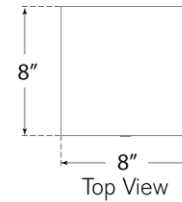

TEAR SHEET

Fresno Medium Gas Post

Item # CHO 7550BLK-CG

Designer: Chapman & Myers

Height: 21.75"

Width: 8"

Finishes: BLK, SC

Glass Options: CG

Top View

Side View

Front View