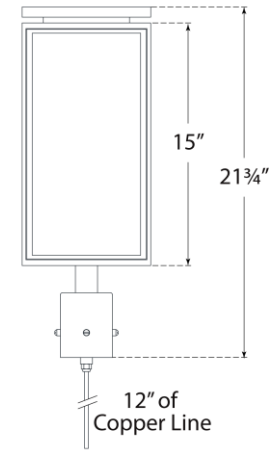

TEAR SHEET

Fresno Medium Gas Post

Item # CHO 7550BLK-CG

Designer: Chapman & Myers

Height: 21.75"

Width: 8"

Finishes: BLK, SC

Glass Options: CG

Lightsource: Gas Burner

Wattage: 1350 - 1650 BTU

Weight: 8 Pounds

Note: Powder-Coated Aluminum | Brass Details and Iron Hardware | Natural Gas Only | Professional Installation Only | Limited Lifetime Warranty | Brass Will Patina

Top View

Side View

Front View