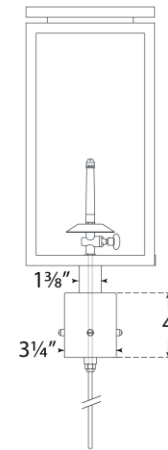

TEAR SHEET

Fresno Medium Gas Post

Item # CHO 7550BLK-CG

Designer: Chapman & Myers

Height: 21.75"

Width: 8"

Finishes: BLK, SC

Glass Options: CG

Lightsource: Gas Burner

Wattage: 1350 - 1650 BTU

Weight: 8 Pounds

Note: Powder-Coated Aluminum | Brass Details and Iron Hardware | Natural Gas Only | Professional Installation Only | Limited Lifetime Warranty | Brass Will Patina

Top View

Side View

Front View