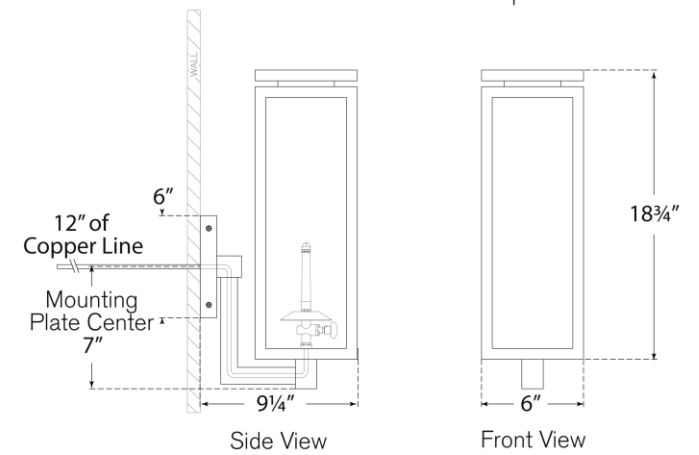

TEAR SHEET

Fresno Medium Bracketed Gas Wall Lantern

Item # CHO 2560SC-CG

Designer: Chapman & Myers

Height: 18.75"

Width: 6"

Extension: 9.25"

Backplate: 4.25" x 6" Rectangle

Finishes: BLK, SC

Glass Options: CG

Lightsource: Gas Burner

Wattage: 900 - 1100 BTU

Weight: 8 Pounds

Top View

Side View

Front View