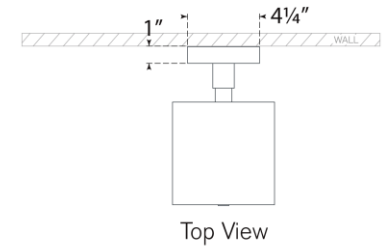

TEAR SHEET

Fresno Medium Bracketed Gas Wall Lantern

Item # CHO 2560SC-CG

Designer: Chapman & Myers

Height: 18.75"

Width: 6"

Extension: 9.25"

Backplate: 4.25" x 6" Rectangle

Finishes: BLK, SC

Glass Options: CG

Lightsource: Gas Burner

Wattage: 900 - 1100 BTU

Weight: 8 Pounds

Top View

Side View

Front View