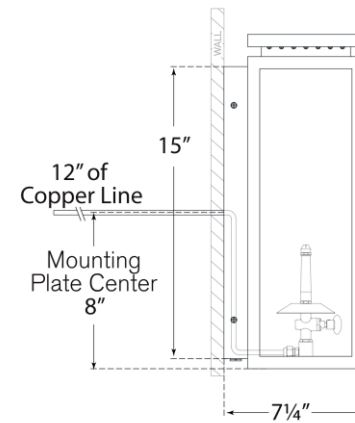

TEAR SHEET

Fresno Medium 3/4 Gas Wall Lantern

Item # CHO 2550SC-CG

Designer: Chapman & Myers

Height: 17.25"

Width: 6"

Extension: 7.25"

Backplate: 5" x 15" Rectangle

Finishes: BLK, SC

Glass Options: CG

Lightsource: Gas Burner

Wattage: 800 BTU

Weight: 8 Pounds

Top View

Side View

Front View