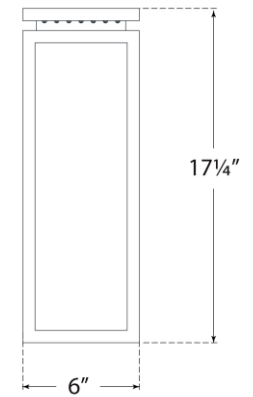

TEAR SHEET

Fresno Medium 3/4 Gas Wall Lantern

Item # CHO 2550SC-CG

Designer: Chapman & Myers

Height: 17.25"

Width: 6"

Extension: 7.25"

Backplate: 5" x 15" Rectangle

Finishes: BLK, SC

Glass Options: CG

Lightsource: Gas Burner

Wattage: 800 BTU

Weight: 8 Pounds

Top View

Side View

Front View