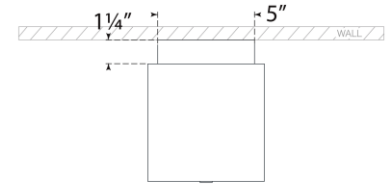

TEAR SHEET

Fresno Medium 3/4 Gas Wall Lantern

Item # CHO 2550SC-CG

Designer: Chapman & Myers

Height: 17.25"

Width: 6"

Extension: 7.25"

Backplate: 5" x 15" Rectangle

Finishes: BLK, SC

Glass Options: CG

Lightsource: Gas Burner

Wattage: 800 BTU

Weight: 8 Pounds

Top View

Side View

Front View