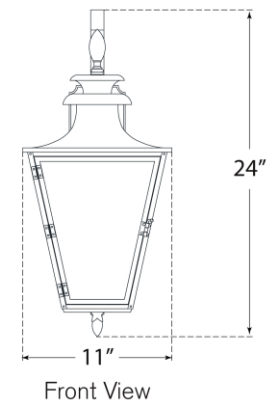

TEAR SHEET

Albermarle Small Bracketed Gas Wall Lantern

Item # CHO 2435SC-CG

Designer: Chapman & Myers

Height: 24"

Width: 11"

Extension: 12"

Backplate: 4" x 5.25" Decorative

Finishes: BLK, SC

Glass Options: CG

Lightsource: Gas Burner

Wattage: 900 - 1100 BTU

Weight: 14 Pounds

Top View

Side View

Front View