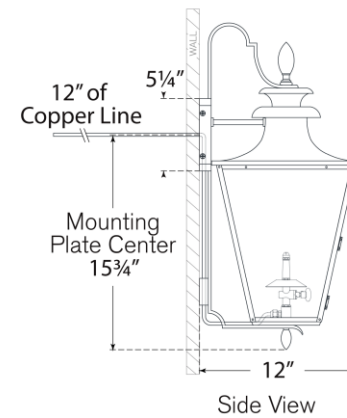

TEAR SHEET

Albermarle Small Bracketed Gas Wall Lantern

Item # CHO 2435SC-CG

Designer: Chapman & Myers

Height: 24"

Width: 11"

Extension: 12"

Backplate: 4" x 5.25" Decorative

Finishes: BLK, SC

Glass Options: CG

Lightsource: Gas Burner

Wattage: 900 - 1100 BTU

Weight: 14 Pounds

Top View

Side View

Front View