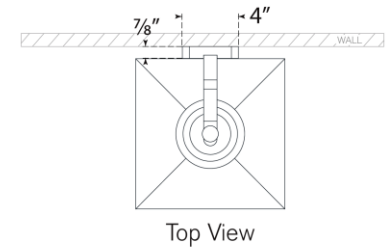

TEAR SHEET

Albermarle Small Bracketed Gas Wall Lantern

Item # CHO 2435SC-CG

Designer: Chapman & Myers

Height: 24"

Width: 11"

Extension: 12"

Backplate: 4" x 5.25" Decorative

Finishes: BLK, SC

Glass Options: CG

Lightsource: Gas Burner

Wattage: 900 - 1100 BTU

Weight: 14 Pounds

Top View

Side View

Front View