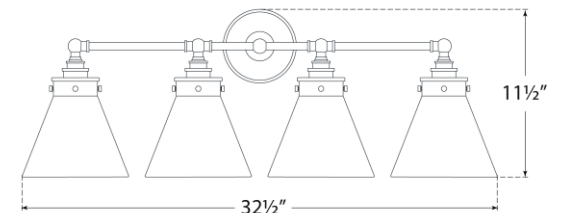

## Parkington 32" Four Light Bath Bar

Item # CHD 2530PN-WG

Designer: Chapman & Myers

Height: 11.5"

Width: 32.5"

Extension: 8.75"

Backplate: 4.5" Round

Finishes: AB, BZ, PN

Glass Options: CG, WG

Shade Details: 7.25"

Socket: 4 - E26 Keyless

Wattage: 4 - 12 LED A19

Weight: 9 Pounds

Top View

Side View

Front View