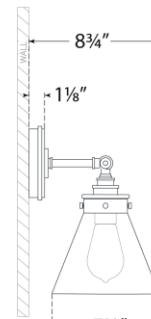

TEAR SHEET

Parkington 32" Four Light Bath Bar

Item # CHD 2530AB-WG

Designer: Chapman & Myers

Height: 11.5"

Width: 32.5"

Extension: 8.75"

Backplate: 4.5" Round

Finishes: AB, BZ, PN

Glass Options: CG, WG

Shade Details: 7.25"

Socket: 4 - E26 Keyless

Wattage: 4 - 12 LED A19

Weight: 9 Pounds

Top View

Side View