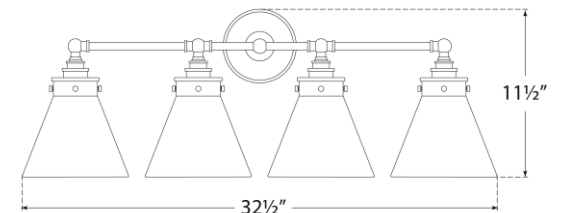

TEAR SHEET

Parkington 32" Four Light Bath Bar

Item # CHD 2530AB-WG

Designer: Chapman & Myers

Height: 11.5"

Width: 32.5"

Extension: 8.75"

Backplate: 4.5" Round

Finishes: AB, BZ, PN

Glass Options: CG, WG

Shade Details: 7.25"

Socket: 4 - E26 Keyless

Wattage: 4 - 12 LED A19

Weight: 9 Pounds

Top View

Side View